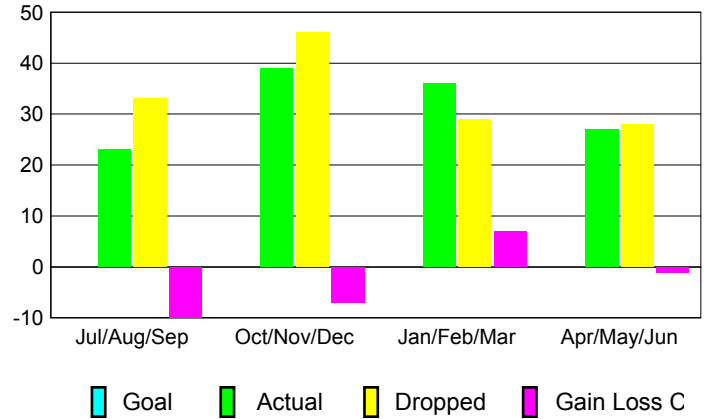

Membership Results 2012-2013
Goal, New, Dropped, Gain/Loss