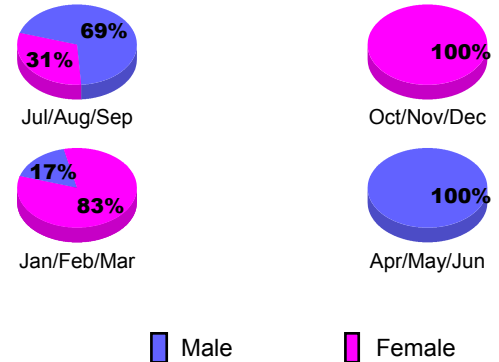

**Membership Results 2012-2013**  
Goal, New, Dropped, Gain/Loss

**YTD Status Quo Clubs 2012-2013**

Status Quo Clubs Compared to Status Quo Members

**Gender Comparison 2012-2013**

**Club Gain/Loss 2012-2013**