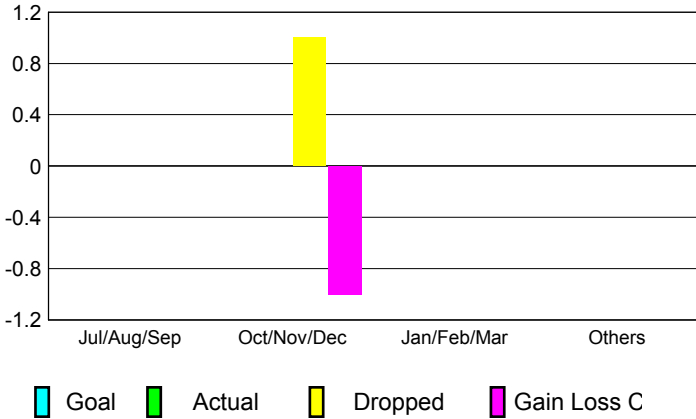

GMT: **Kenneth Schwols**

Location: **COLORADO**

GMT CA: **1**

**CLUBS**

Month	New Club Goal	Actual New Clubs	Actual Dropped Clubs	Gain/Loss of Clubs
<b>2012-2013</b>				
Jul/Aug/Sep		0	0	0
Oct/Nov/Dec		0	1	-1
Jan/Feb/Mar		0	0	0
Apr/May/June		0	0	0
<b>Totals</b>		<b>0</b>	<b>1</b>	<b>-1</b>

**Club Results 2012-2013**  
Goal, New, Dropped, Gain/Loss

**MEMBERSHIP**

Month	Net Memb Goal	Actual New Memb	Actual Dropped Memb	Gain/Loss of Memb
<b>2012-2013</b>				
Jul/Aug/Sep		23	33	-10
Oct/Nov/Dec		39	46	-7
Jan/Feb/Mar		36	29	7
Apr/May/June		27	28	-1
<b>Totals</b>		<b>125</b>	<b>136</b>	<b>-11</b>